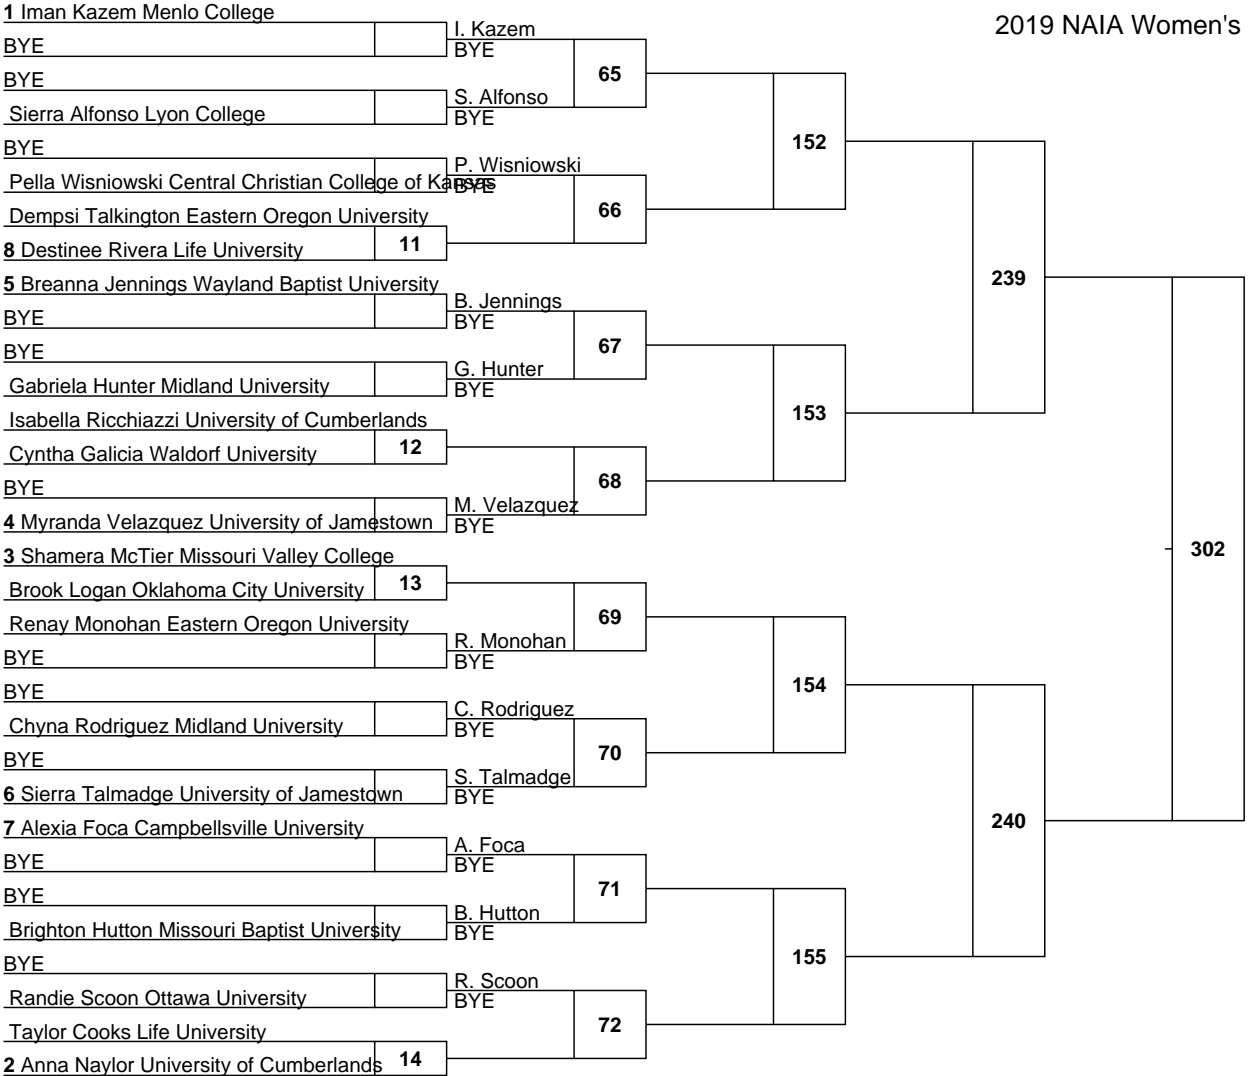

L237
 L238 **297**

L265
 L266
 300

L241
 L242
 301

1 Dymond Guilford Missouri Baptist University

Yuneris Taveras Missouri Valley College 15

BYE L. Tauaese 73

Latiana Tauaese Southern Oregon BYE

Marissa Patterson York College M. Patterson