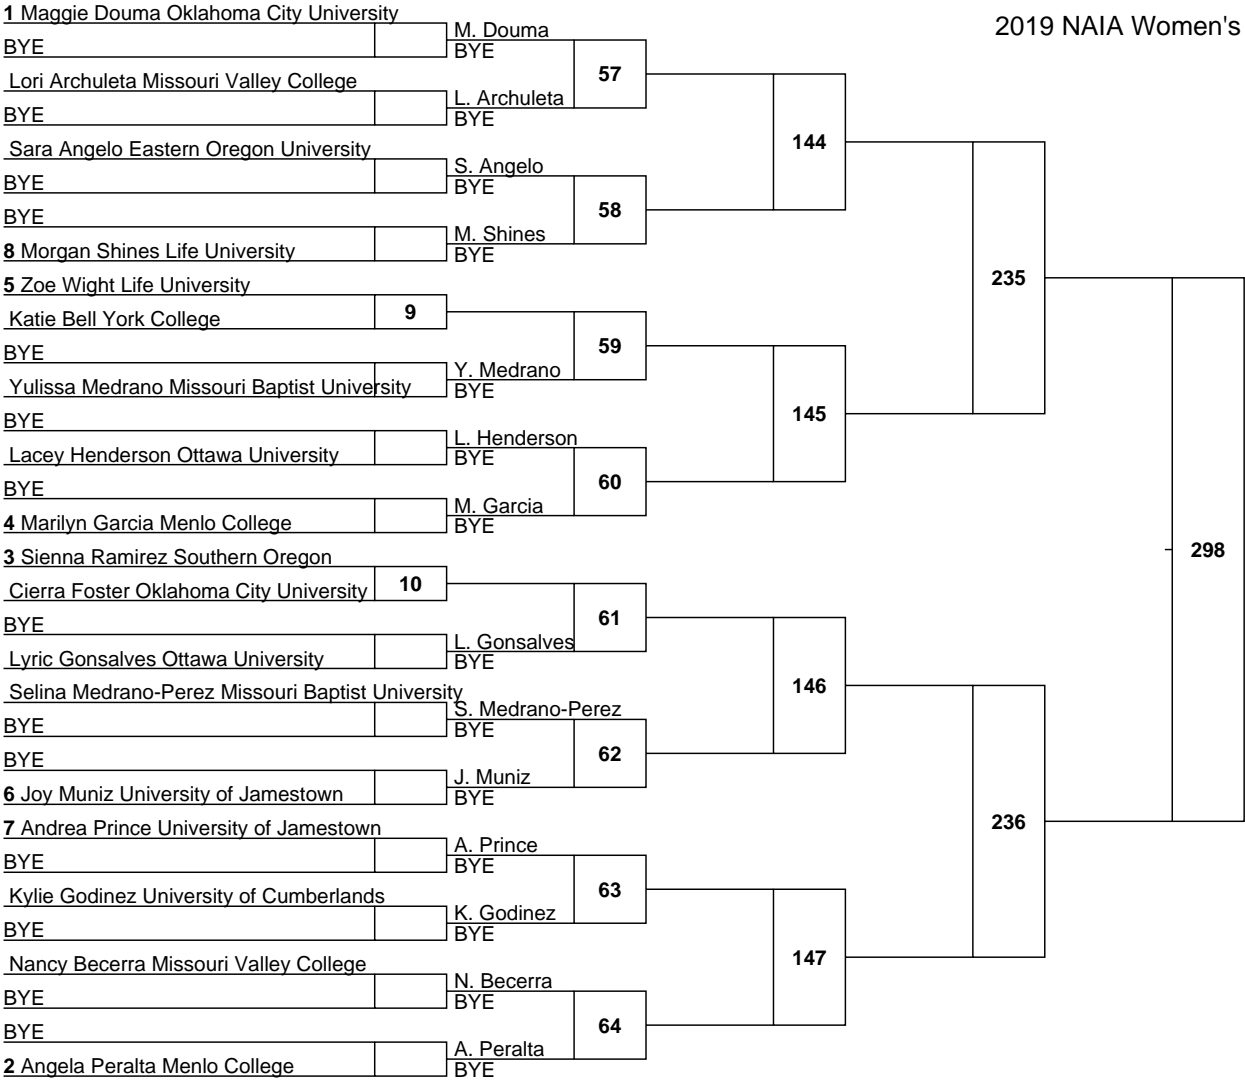

L263
L264 **296**

L237
L238 **297**