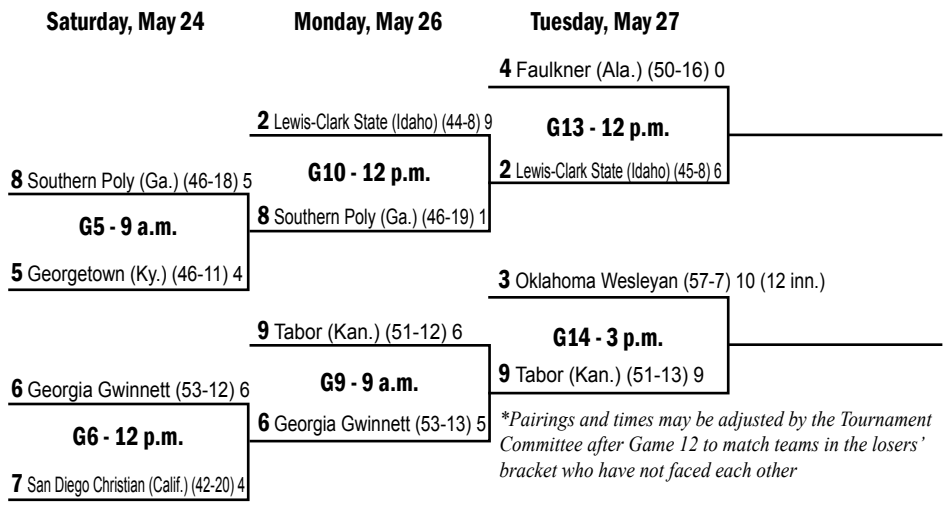

**2014 Avista-NAIA Baseball World Series Bracket**  
**10 Team - Double Elimination (All Times PDT)**

**Final Site:**  
 Harris Field  
 Lewiston, Idaho  
 May 23 - 30

*\*Pairings and times may be adjusted by the Tournament Committee after Game 12 to match teams in the losers' bracket who have not faced each other*

*Three teams are remaining after game 16 and 17*

10 Cumberland (Tenn.) (49-20)  
**World Series Champion**