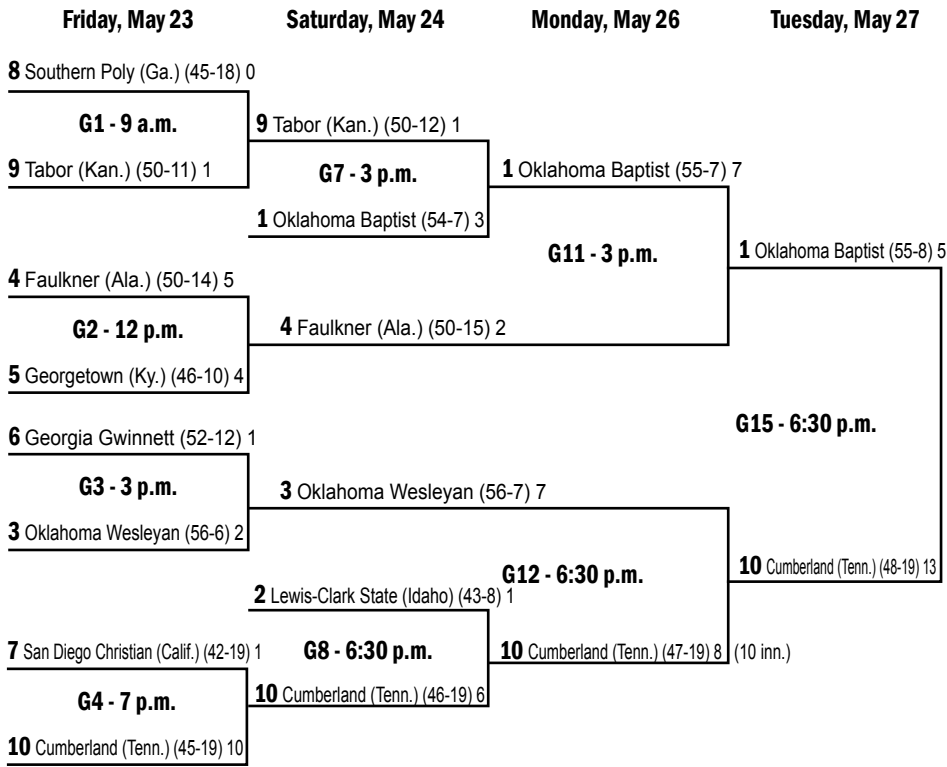

**2014 Avista-NAIA Baseball World Series Bracket**  
**10 Team - Double Elimination (All Times PDT)**

**Final Site:**  
 Harris Field  
 Lewiston, Idaho  
 May 23 - 30

*\*Pairings and times may be adjusted by the Tournament Committee after Game 12 to match teams in the losers' bracket who have not faced each other*

*Three teams are remaining after game 16 and 17*

10 Cumberland (Tenn.) (49-20)  
**World Series Champion**