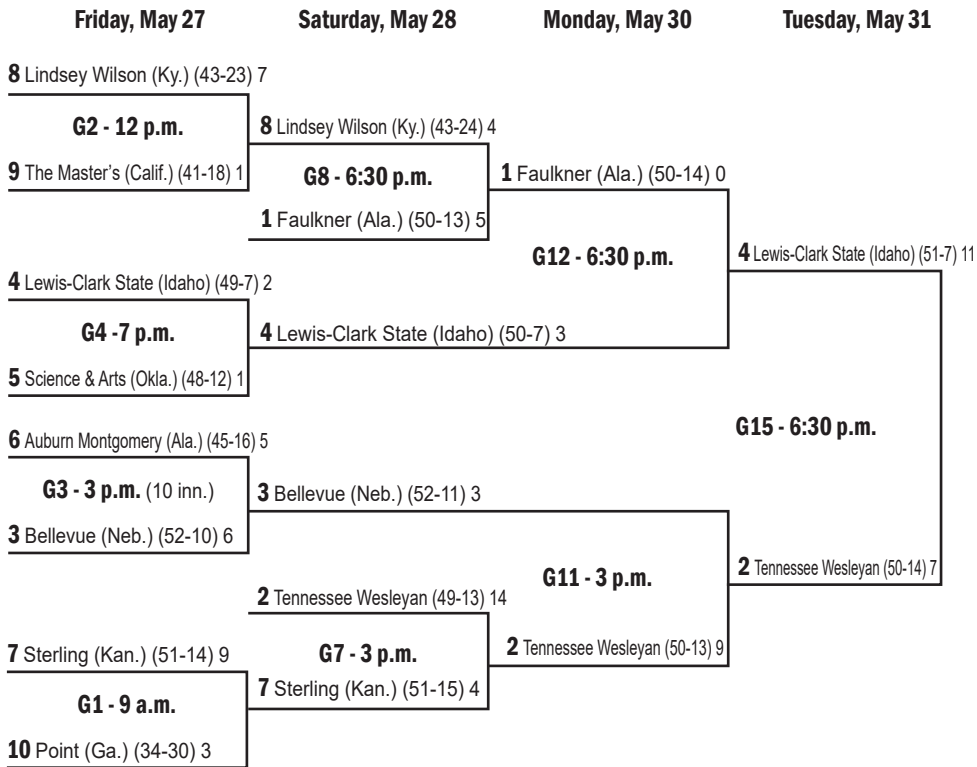

# 2016 Avista-NAIA Baseball World Series Bracket

## 10 Team - Double Elimination (All Times PDT)

**Final Site:**  
Harris Field  
Lewiston, Idaho  
May 27 - June 3

*If three teams are remaining after game 16 and 17*