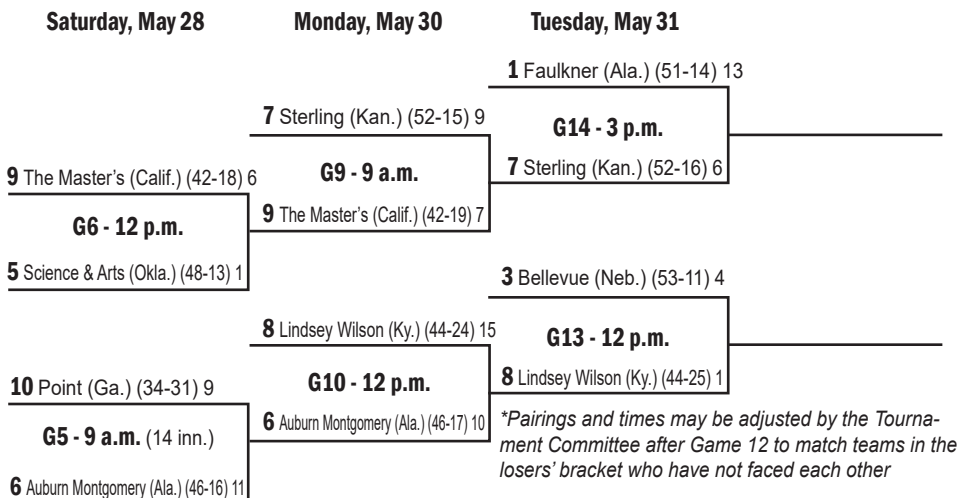

# 2016 Avista-NAIA Baseball World Series Bracket

## 10 Team - Double Elimination (All Times PDT)

**Final Site:**  
Harris Field  
Lewiston, Idaho  
May 27 - June 3

*If three teams are remaining after game 16 and 17*