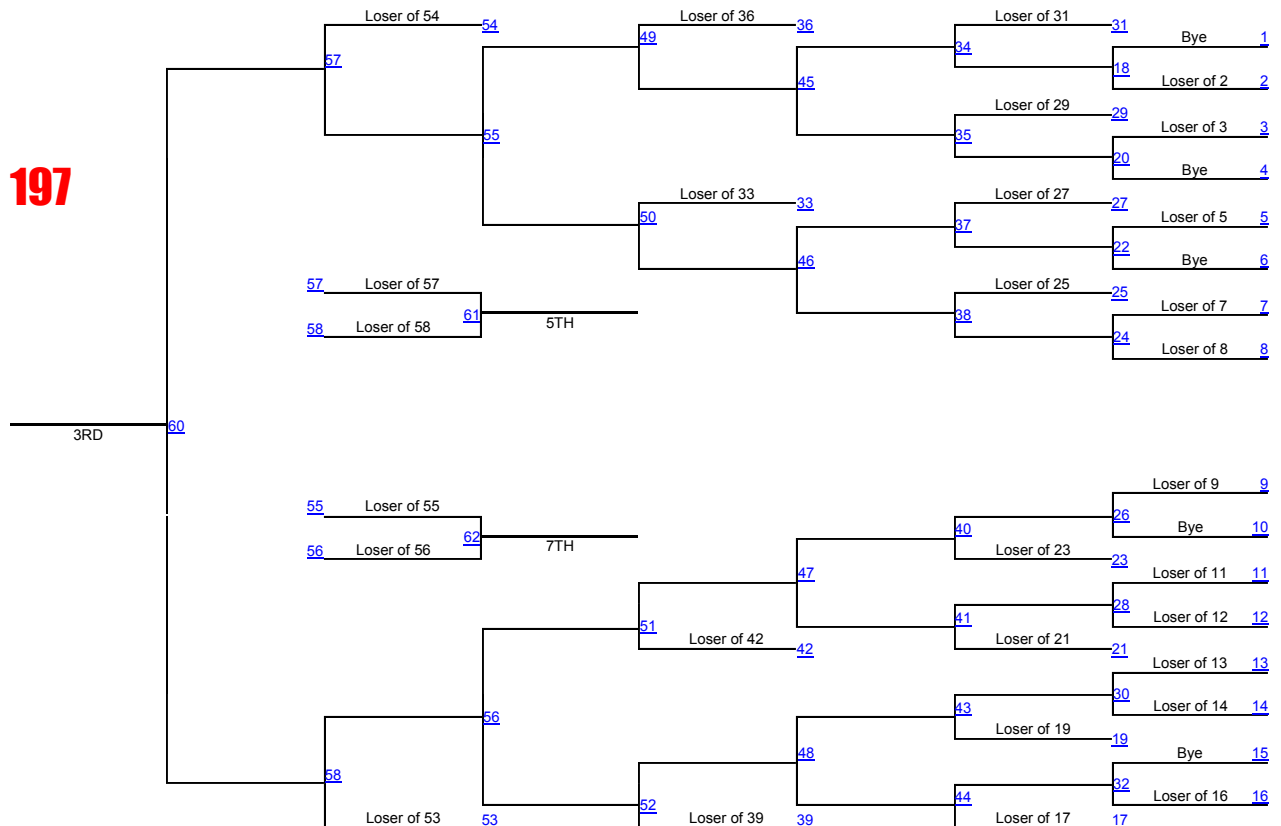

2016 NAIA National Championships

184

184

2016 NAIA National Championships

197

197

2016 NAIA National Championships

285