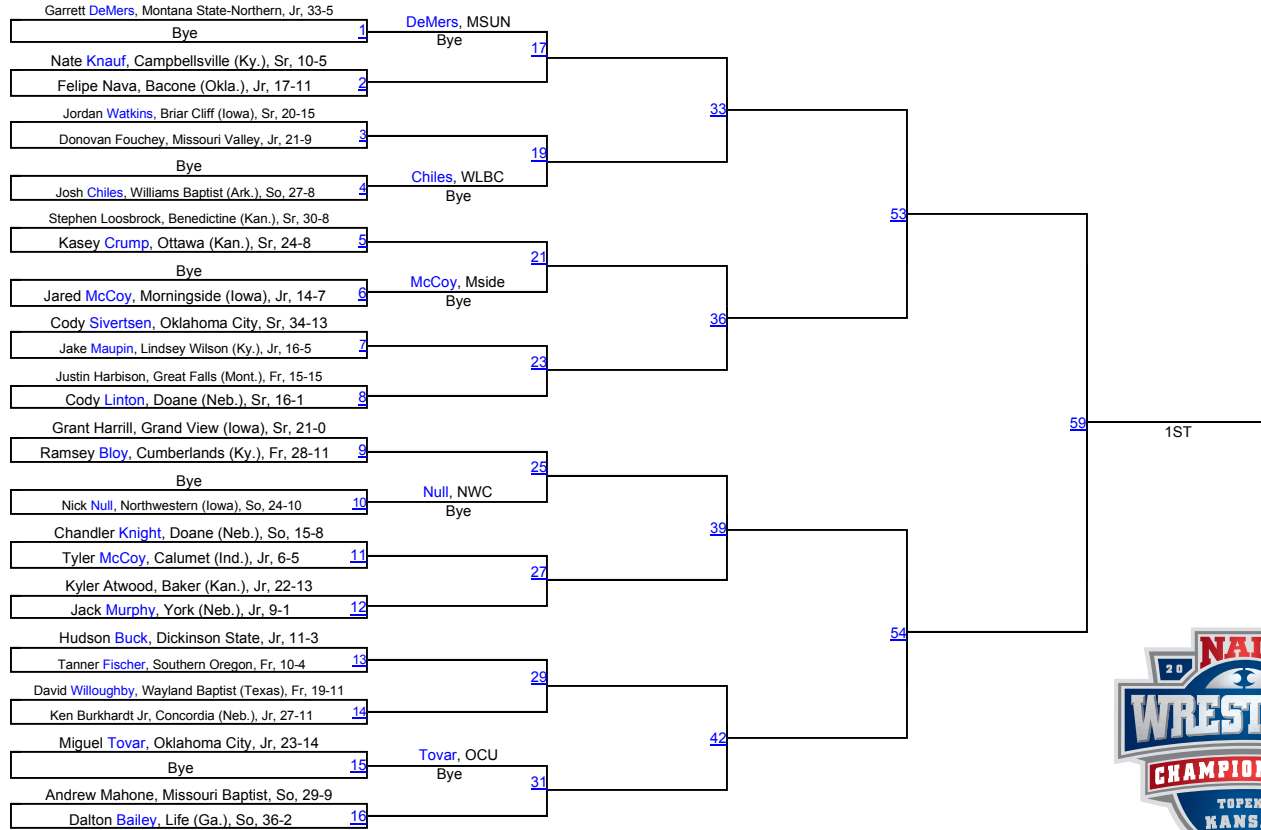

2016 NAIA National Championships

184

184

2016 NAIA National Championships

197

197

2016 NAIA National Championships

285