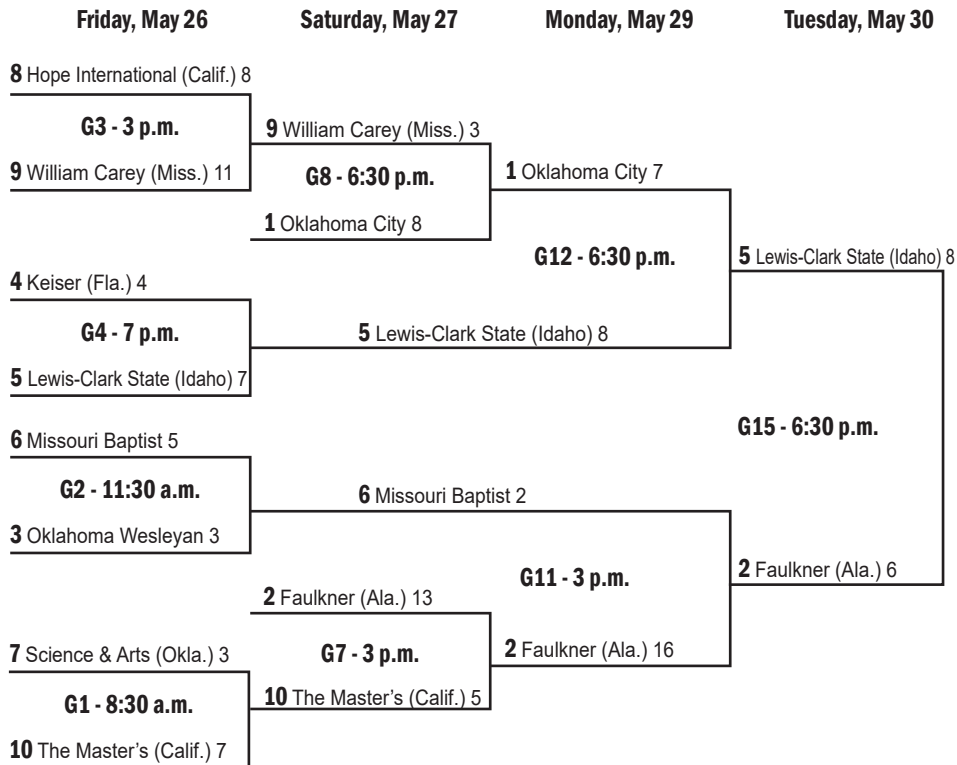

2017 Avista-NAIA Baseball World Series Bracket

10 Team - Double Elimination (All Times PDT)

Final Site:
Harris Field
Lewiston, Idaho
May 26 - June 2

Wednesday, May 31

Thursday, June 1

Friday, June 2

Game 16 and 17 pairings to be determined by tournament committee

National Champion

Two or three teams may remain after game 16 and 17