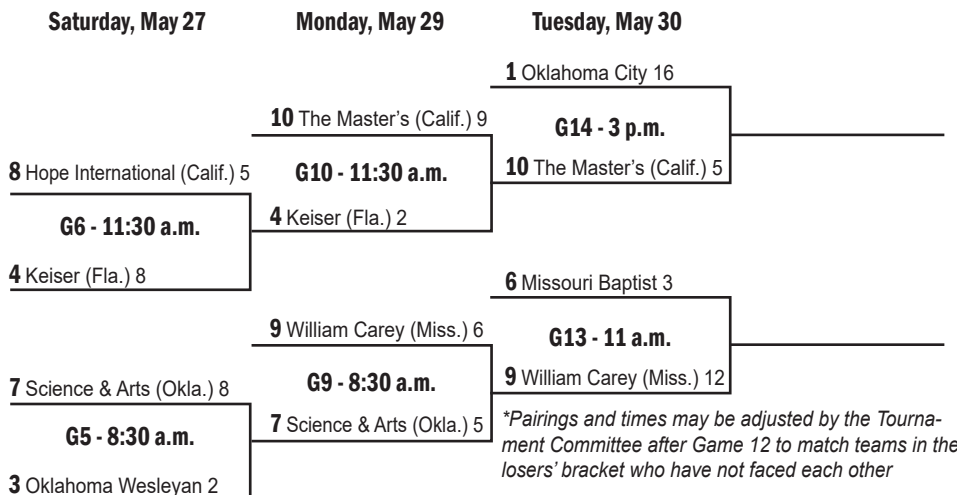

2017 Avista-NAIA Baseball World Series Bracket

10 Team - Double Elimination (All Times PDT)

Final Site:
Harris Field
Lewiston, Idaho
May 26 - June 2

Wednesday, May 31

Thursday, June 1

Friday, June 2

Game 16 and 17 pairings to be determined by tournament committee

National Champion

Two or three teams may remain after game 16 and 17