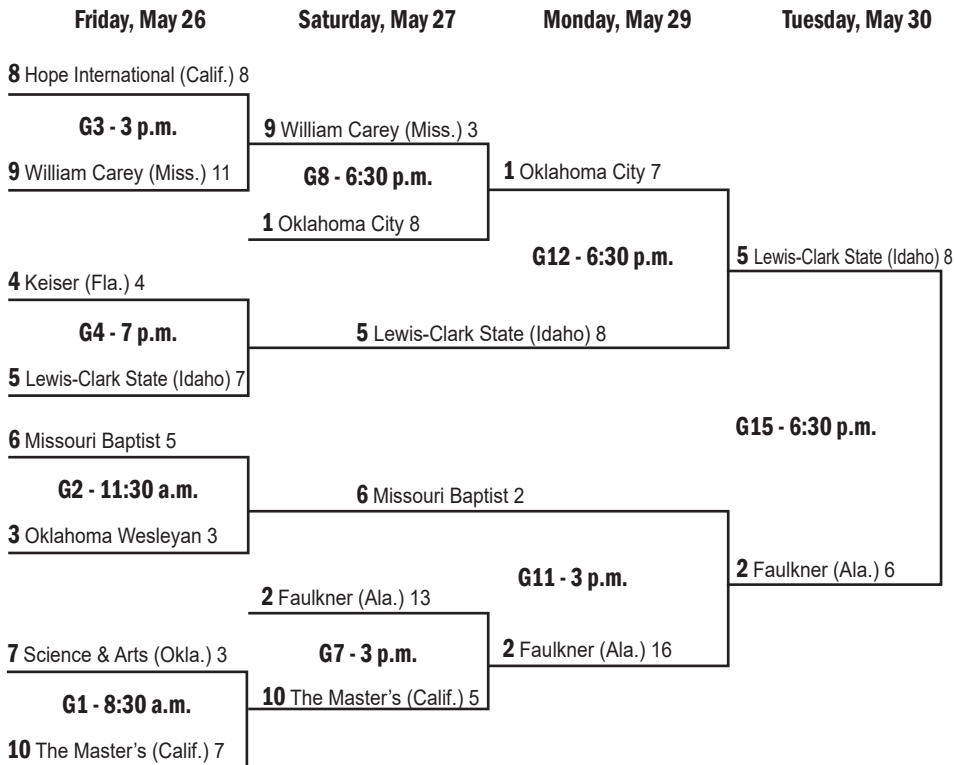

2017 Avista-NAIA Baseball World Series Bracket

10 Team - Double Elimination (All Times PDT)

Final Site:
Harris Field
Lewiston, Idaho
May 26 - June 2

Two or three teams may remain after game 16 and 17