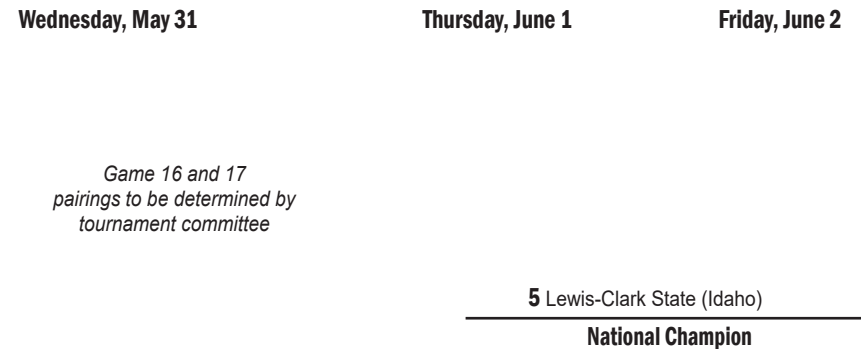

2017 Avista-NAIA Baseball World Series Bracket

10 Team - Double Elimination (All Times PDT)

Final Site:
Harris Field
Lewiston, Idaho
May 26 - June 2

Two or three teams may remain after game 16 and 17