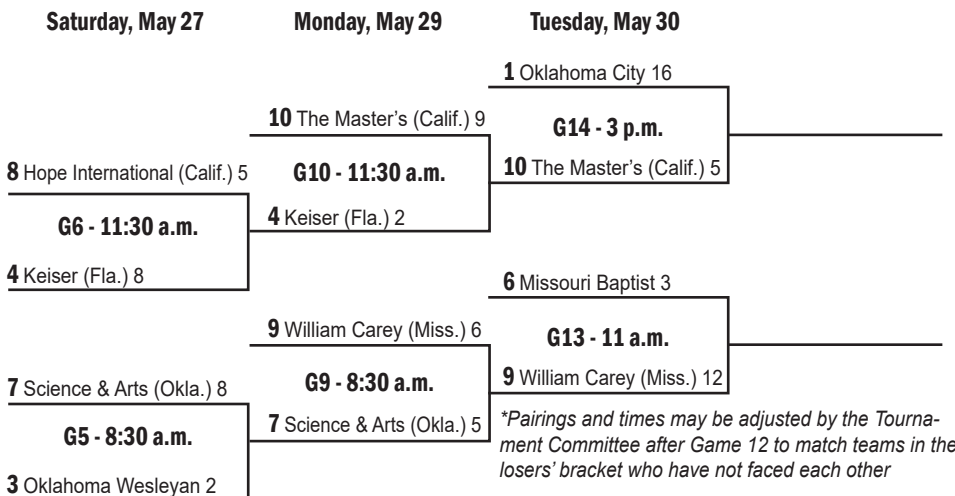

2017 Avista-NAIA Baseball World Series Bracket

10 Team - Double Elimination (All Times PDT)

Final Site:
Harris Field
Lewiston, Idaho
May 26 - June 2

Two or three teams may remain after game 16 and 17