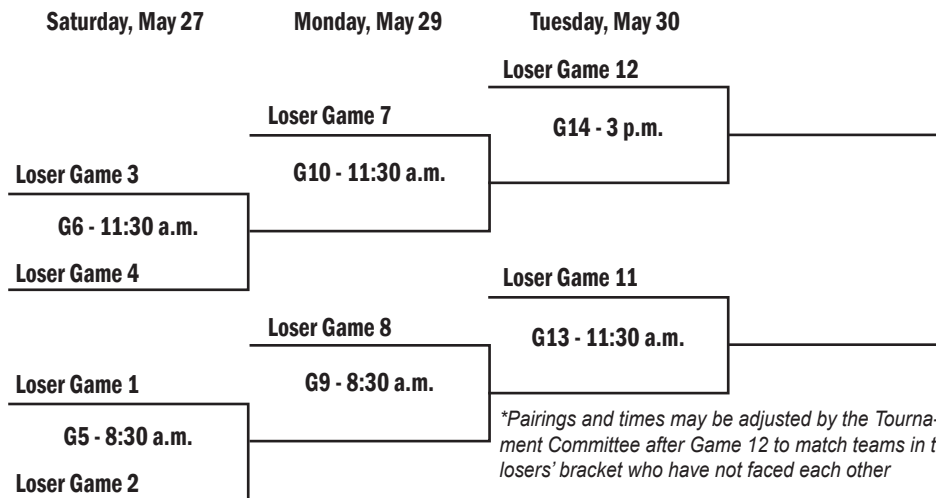

2017 Avista-NAIA Baseball World Series Bracket

10 Team - Double Elimination (All Times PDT)

Final Site:
 Harris Field
 Lewiston, Idaho
 May 26 - June 2

**Pairings and times may be adjusted by the Tournament Committee after Game 12 to match teams in the losers' bracket who have not faced each other*

Two or three teams may remain after game 16 and 17