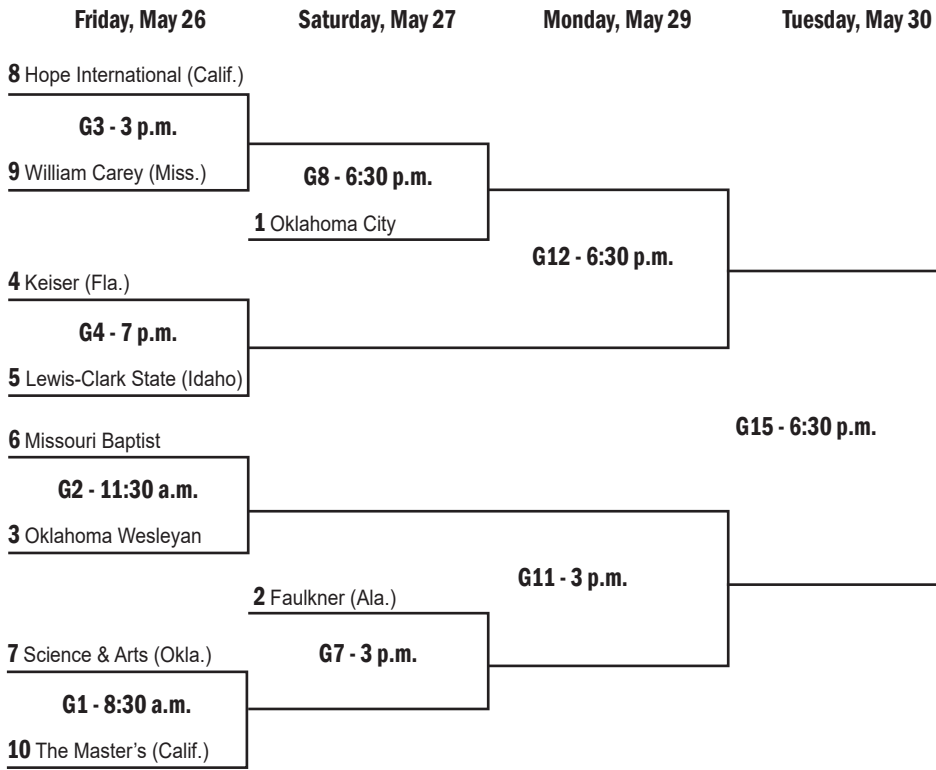

2017 Avista-NAIA Baseball World Series Bracket

10 Team - Double Elimination (All Times PDT)

Final Site:
 Harris Field
 Lewiston, Idaho
 May 26 - June 2

**Pairings and times may be adjusted by the Tournament Committee after Game 12 to match teams in the losers' bracket who have not faced each other*

Two or three teams may remain after game 16 and 17