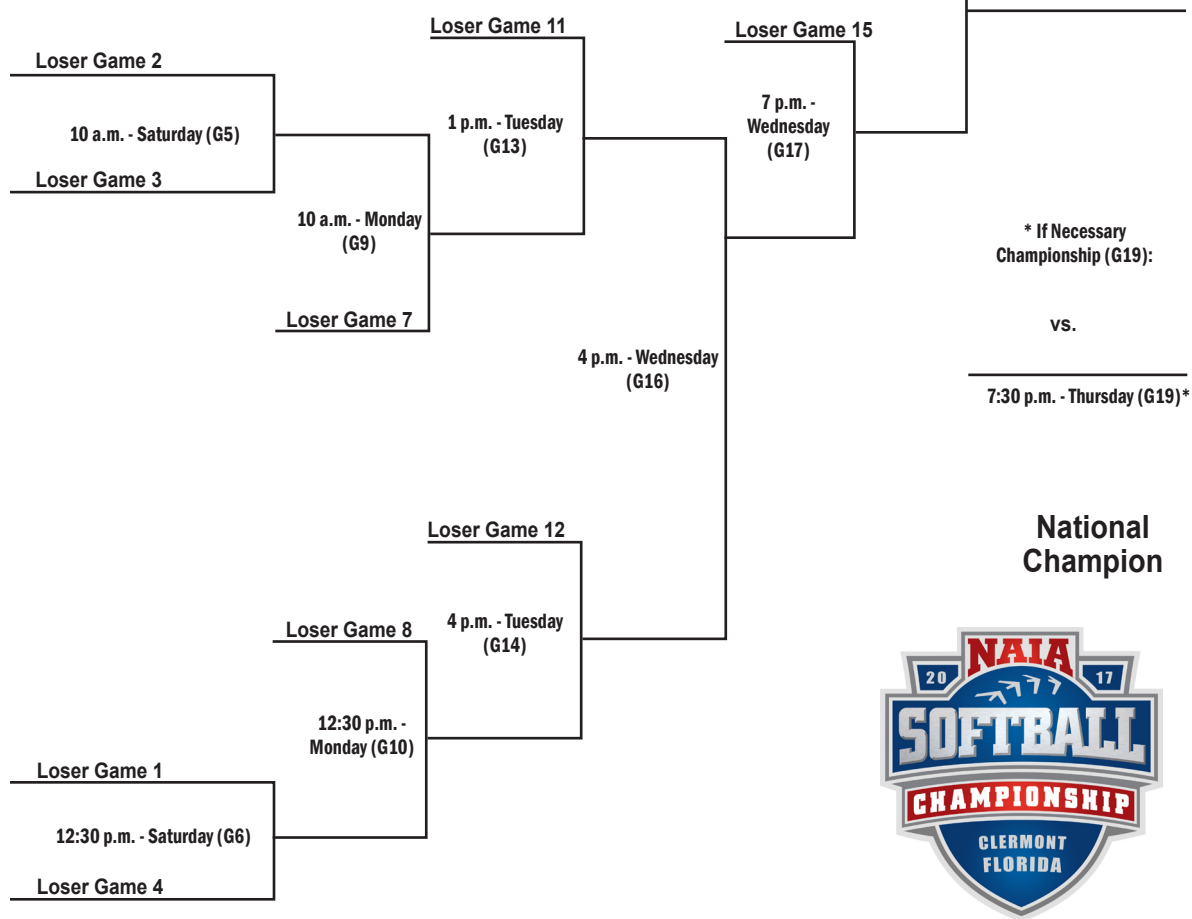

2017 NAIA Softball World Series

37th Annual World Series:
Legends Way Ball Fields
Clermont, Fla. | May 26 - June 1

May 26

May 26-27

May 29

May 30-31

June 1

Winner's Bracket

Elimination Bracket

* If Necessary
Championship (G19):

vs.

7:30 p.m. - Thursday (G19)*

**National
Champion**

Format is double-elimination and all games played on one stadium field. All times EDT. All 19 games will be video-streamed by Stretch Internet on www.NAIANetwork.com