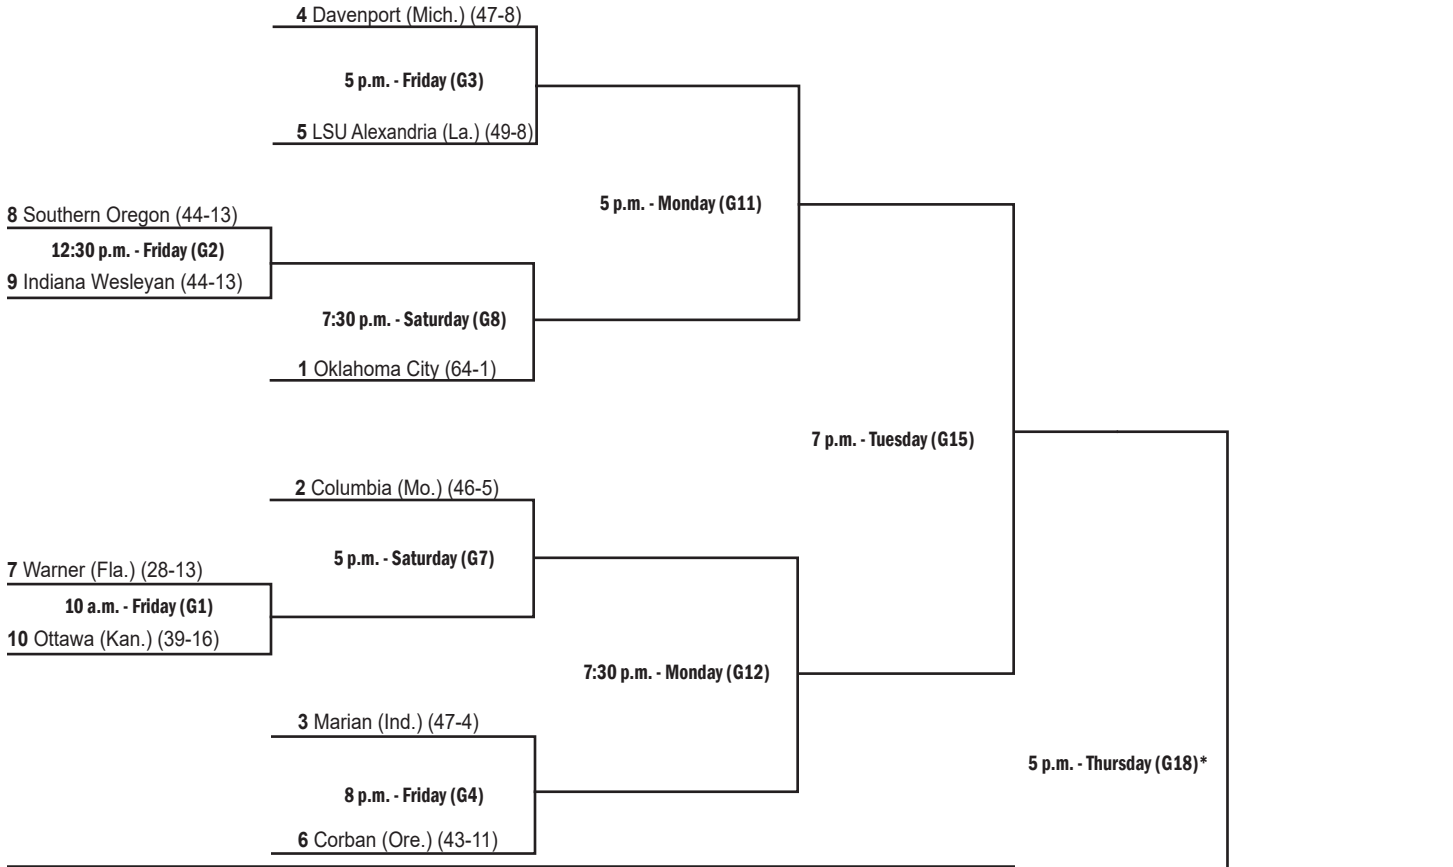

2017 NAIA Softball World Series

37th Annual World Series:
Legends Way Ball Fields
Clermont, Fla. | May 26 - June 1

May 26

May 26-27

May 29

May 30-31

June 1

Winner's Bracket

Elimination Bracket

* If Necessary
Championship (G19):

vs.

7:30 p.m. - Thursday (G19)*

**National
Champion**

Format is double-elimination and all games played on one stadium field. All times EDT. All 19 games will be video-streamed by Stretch Internet on www.NAIANetwork.com