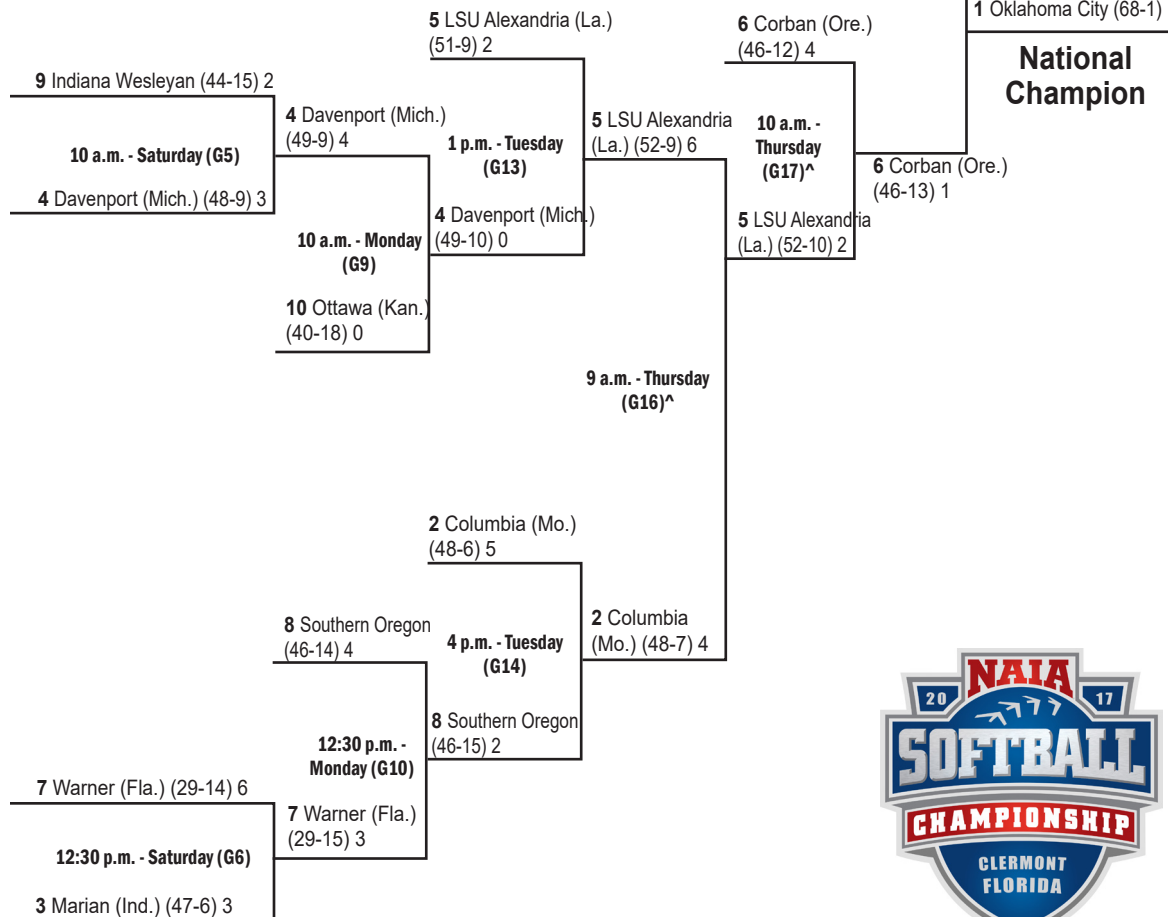

# 2017 NAIA Softball World Series

**37th Annual World Series:**  
Legends Way Ball Fields  
Clermont, Fla. | May 26 - June 1

May 26

May 26-27

May 29

May 30-31

June 1

## Winner's Bracket

## Elimination Bracket

**National  
Champion**

^ Games 16, 17 & 18 moved to June 1 due to inclement weather on May 31

Format is double-elimination and all games played on one stadium field. All times EDT. All 19 games will be video-streamed by Stretch Internet on [www.NAIANetwork.com](http://www.NAIANetwork.com)