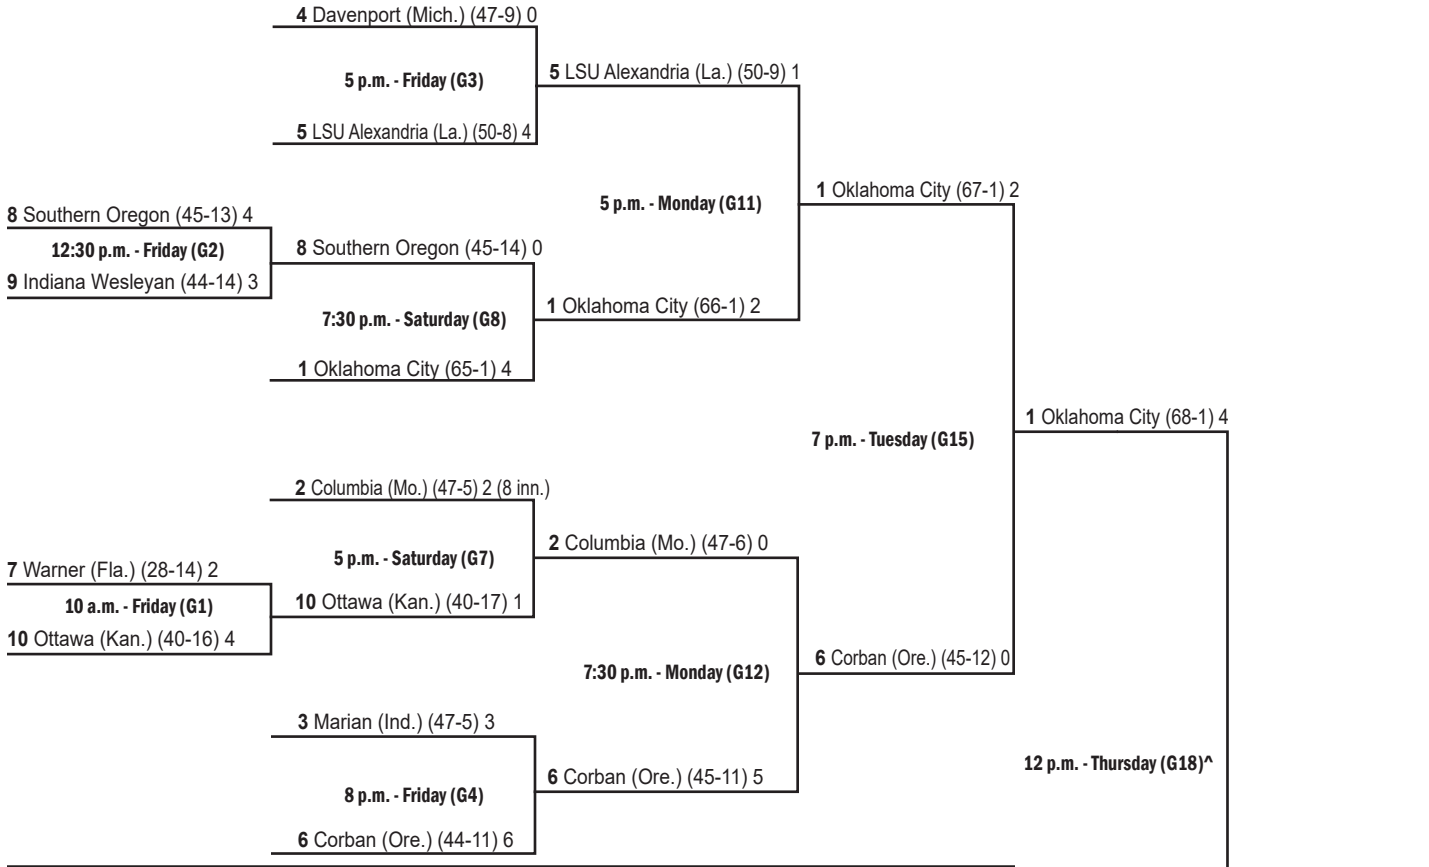

# 2017 NAIA Softball World Series

**37th Annual World Series:**  
Legends Way Ball Fields  
Clermont, Fla. | May 26 - June 1

May 26

May 26-27

May 29

May 30-31

June 1

## Winner's Bracket

## Elimination Bracket

**National  
Champion**

^ Games 16, 17 & 18 moved to June 1 due to inclement weather on May 31

Format is double-elimination and all games played on one stadium field. All times EDT. All 19 games will be video-streamed by Stretch Internet on [www.NAIANetwork.com](http://www.NAIANetwork.com)