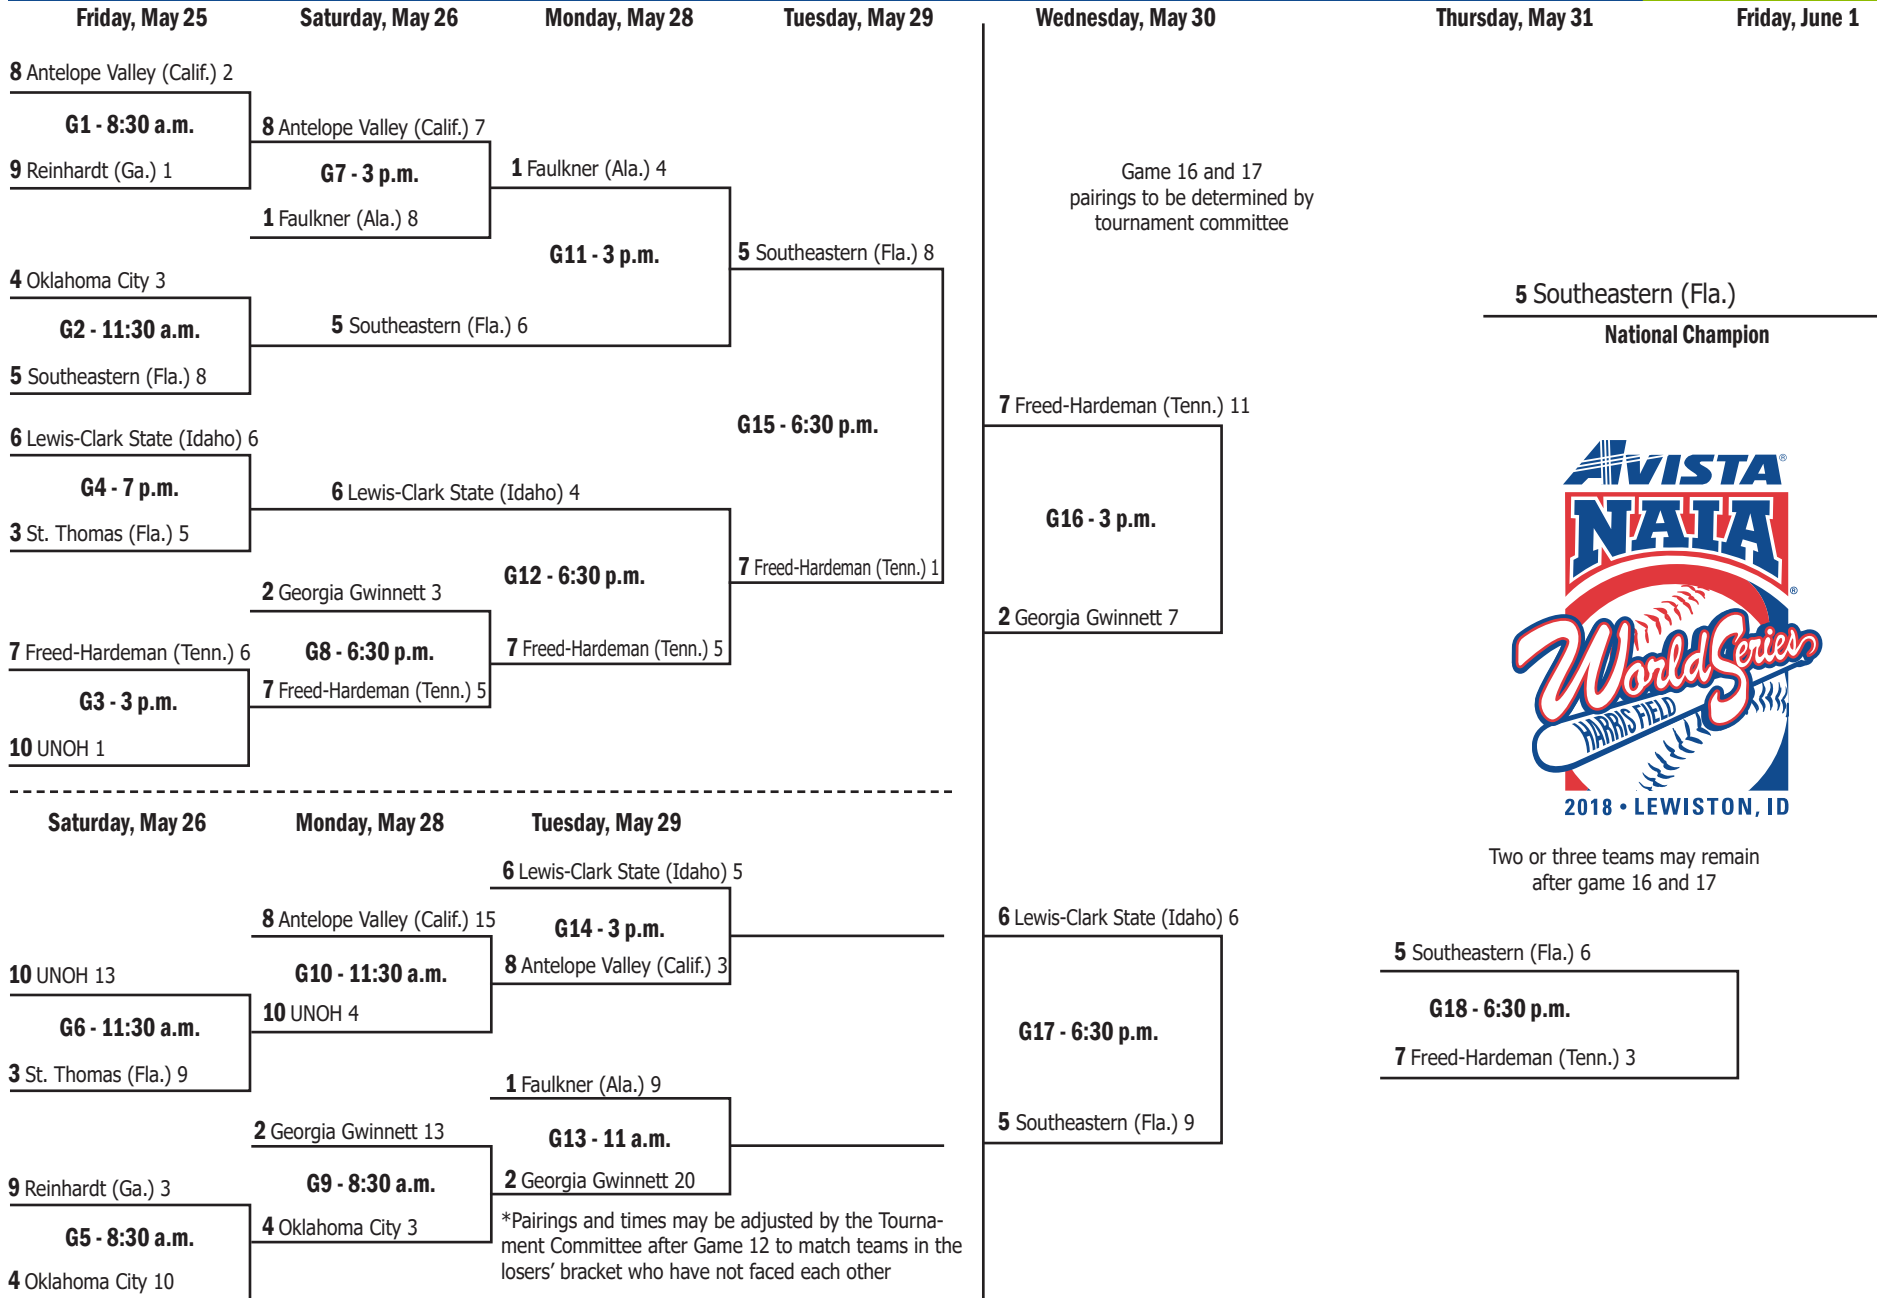

2018 Avista-NAIA Baseball World Series Bracket

10-Team - Double Elimination (All Times PDT)
Harris Field · Lewiston, Idaho

*Pairings and times may be adjusted by the Tournament Committee after Game 12 to match teams in the losers' bracket who have not faced each other

Two or three teams may remain after game 16 and 17