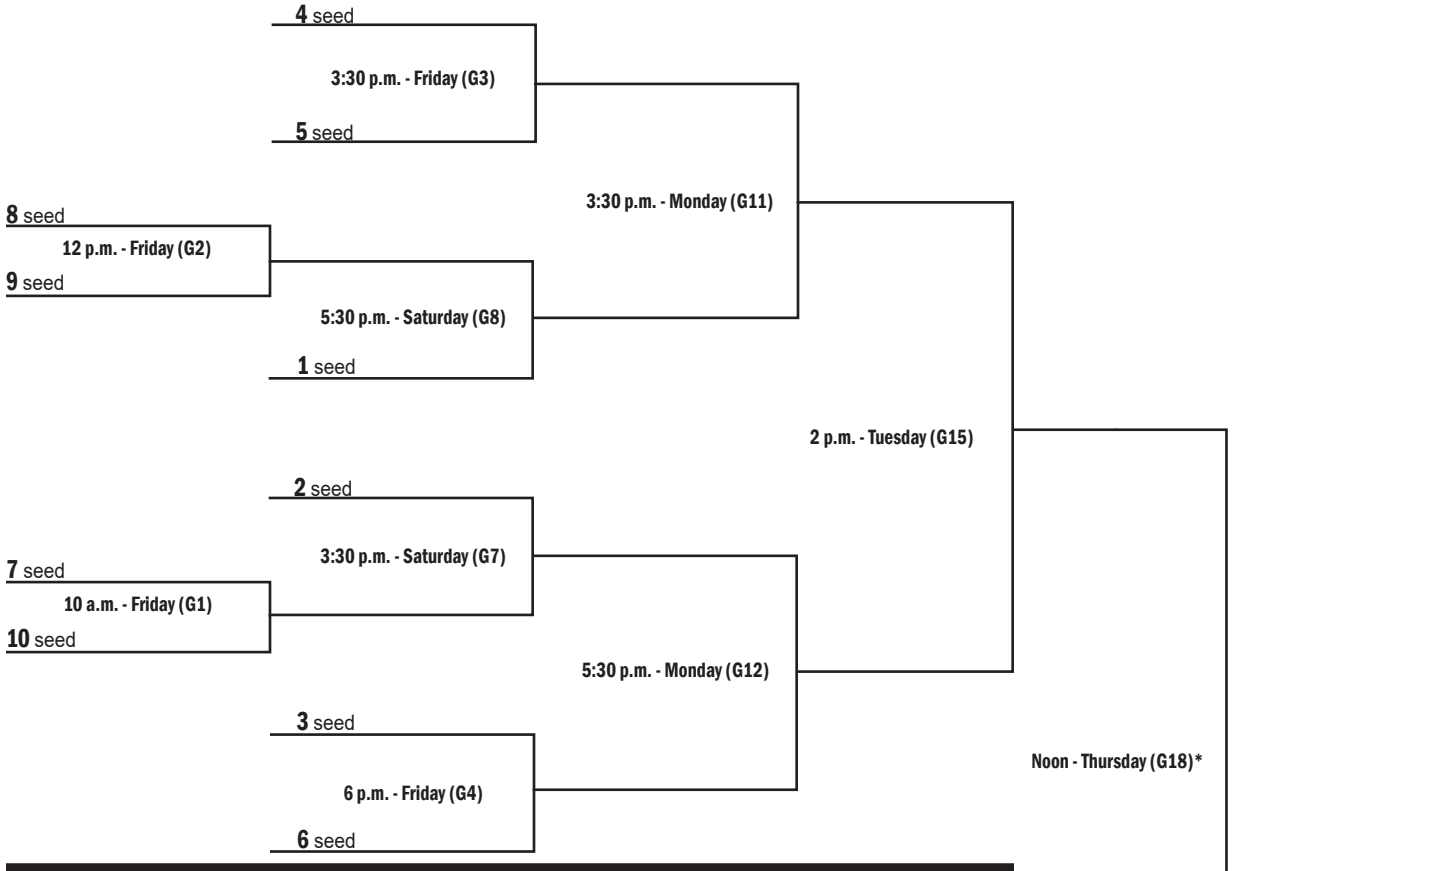

2018 NAIA Softball World Series Bracket

May 25 - 31 · 10 Team · Double Elimination (All Times EDT)
Legends Way Ball Fields · Clermont, Fla.

Winner's Bracket

Elimination Bracket

2 p.m. - Thursday*
* If Necessary
Championship (G19):
**2018
National
Champion**