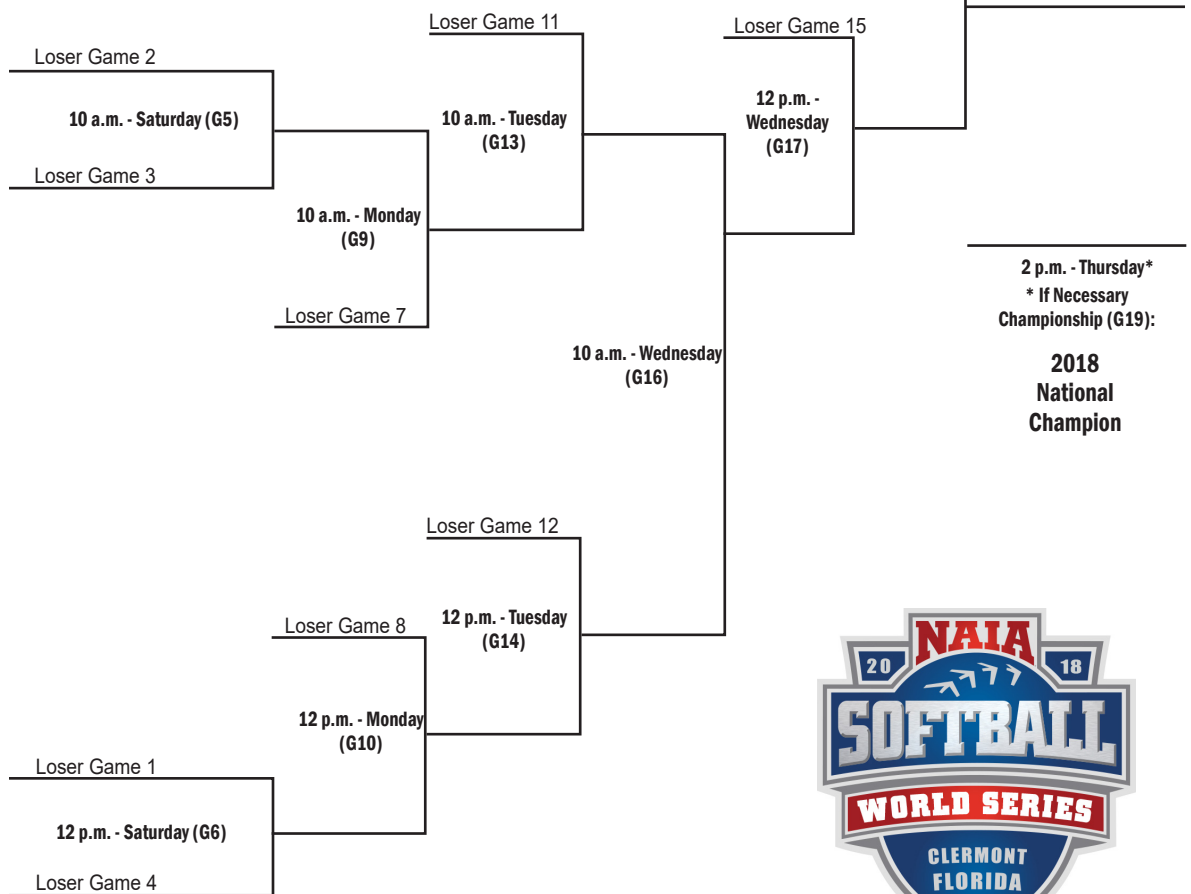

2018 NAIA Softball World Series Bracket

May 25 - 31 · 10 Team · Double Elimination (All Times EDT)
Legends Way Ball Fields · Clermont, Fla.

Winner's Bracket

Elimination Bracket

2 p.m. - Thursday*
* If Necessary
Championship (G19):
**2018
National
Champion**