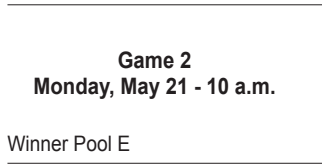

Winner Pool E

Winner Pool C